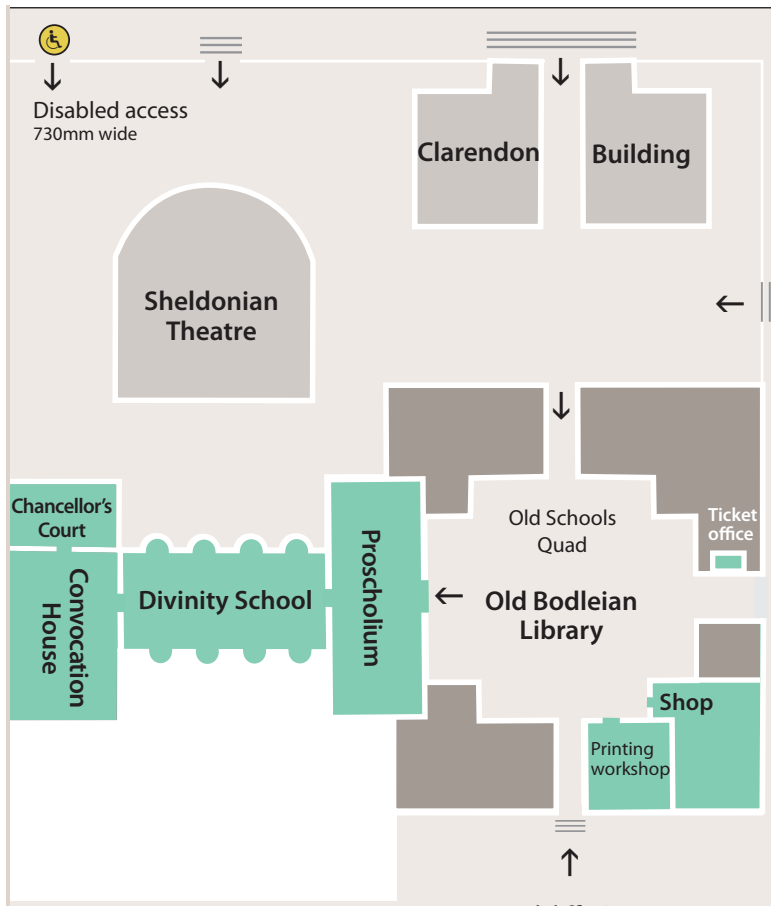

MAP OF THE BODLEIAN LIBRARY & THE WESTON LIBRARY

↑
To the Museum of Natural History and Pitt Rivers Museum

Kings Arms Pub

HOLYWELL STREET

BROAD STREET

Museum of the History of Science

CATTE STREET

NEW COLLEGE LANE

Bridge of Sighs

Great Gate Disabled access

Vehicle barrier to Radcliffe Square

Bodleian Libraries
UNIVERSITY OF OXFORD